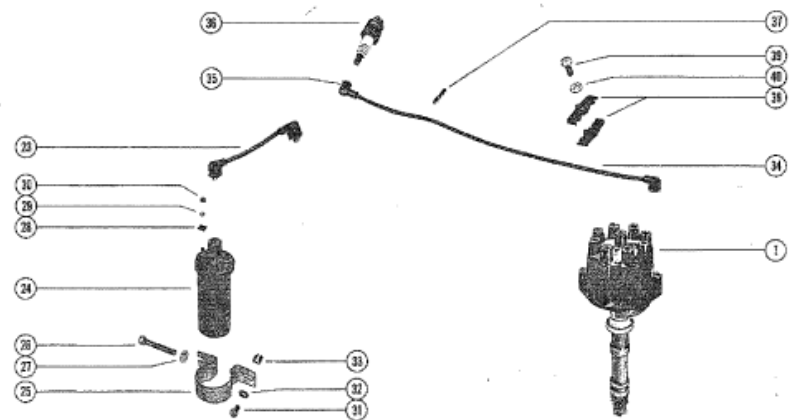

MALLORY

				Parts List		
Ref	Class	Part	Description	Qty	Comment	Footnote
1	391	5071	DISTRIBUTOR ASSEMBLY, COM	1		
1	391	5072	DISTRIBUTOR ASSEMBLY, COM	1		
2	391	5075	CAP, DISTRIBUTOR	1		
2	37	61593	DECAL, DISTRIBUTOR CAP	1		
3	391	5076	GASKET, DISTRIBUTOR CAP	1		
4	391	5088	ROTOR	1		
5	391	5092	CONDENSER	1		
6	391	5093	BRACKET, CONDENSER ATTAC	1		
7	391	5091	SCREW, CONDENSER BRACKE	1		
8	391	5090	BREAKER ASSEMBLY	1		
9	391	5089	SCREW BREAKER, ATTACHING	1		
10	391	5077	LEAD ASSEMBLY, PRIMARY TE	1		
11	391	5085	CLAMP, DISTRIBUTOR CAP AT	2		
12	391	5084	PIN, CLAMP TO DISTRIBUTOR	2		
13	391	5087	SCREW, DISTRIBUTOR CAP ATT	2		
14	391	5086	WASHER, DISTRIBUTOR CAP	2		
15	391	5083	VENT, SCREEN	2		
16	391	5080	OILER	1		
17	391	5078	GEAR, DRIVE (LEFT HAND CRA	1		
17	391	5082	GEAR, DRIVE (RIGHT HAND CF	1		
18	391	5079	PIN, DRIVE GEAR	1		
19	391	5081	"O" RING, DISTRIBUTOR	1		4
20		58258	CLAMP, DISTRIBUTOR TO INTAK	1		
21	10	58259	SCREW, DISTRIBUTOR CLAMP	1		
22	13	58260	LOCKWASHER, DISTRIBUTOR C	1		
23	84	61891	LEAD ASSEMBLY, DISTRIBUTOR	1		
24		26433	COIL, IGNITION	1		
25		33321	BRACKET, IGNITION COIL MOUN	1		
26	10	33311	SCREW, BRACKET TO IGNITION	1		
27	13	35048	LOCKWASHER, BRACKET SCRE	1		
28	12	30164	WASHER, IGNITION COIL TERMI	2		
29	13	26996	LOCKWASHER, IGNITION COIL T	2		
30	11	20645	NUT, IGNITION COIL TERMIAN	2		
31	10	34613	SCREW,IGNITION COIL ATTACHI	1		
32	12	20553	WASHER, IGNITION COIL ATTAC	1		
33	23	60339	SPACER, IGNITION COIL ATTACH	1		
34	84	61801A 4	LEAD ASSEMBLY, HIGH TENSIO	1		
34	84	61801A 7	LEAD ASSEMBLY, HIGH TENSIO	1		
34	84	61801A 3	LEAD ASSEMBLY, HIGH TENSIO	1		
34	84	61801A 6	LEAD ASSEMBLY, HIGH TENSIO	1		
34	84	61801A 2	LEAD ASSEMBLY, HIGH TENSIO	2		